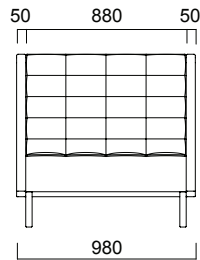

# GRETA Sofas

---

Greta Low Back Sofa  
H: 73 cm

Greta Mid Back Sofa  
H: 94 cm

Greta High Back Sofa  
H: 124cm oder 129 cm  
(Sitzhöhe 41cm oder 46cm)

Single Sofa

Double Sofa

Triple Sofa

Single Mid Back Sofa

Double Mid Back Sofa

Triple Mid Back Sofa

Single High Back Sofa

Double High Back Sofa

Triple High Back Sofa