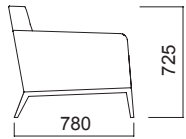

# GRETA Sofas

---

Greta Low Back Sofa  
H: 73 cm

Greta Mid Back Sofa  
H: 94 cm

Greta High Back Sofa  
H: 124cm oder 129 cm  
(Sitzhöhe 41cm oder 46cm)

Single Sofa

Double Sofa

Triple Sofa

Single Mid Back Sofa

Double Mid Back Sofa

Triple Mid Back Sofa

Single High Back Sofa

Double High Back Sofa

Triple High Back Sofa