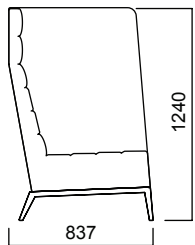

# GRETA Sofas

---

Greta Low Back Sofa  
H: 73 cm

Greta Mid Back Sofa  
H: 94 cm

Greta High Back Sofa  
H: 124cm oder 129 cm  
(Sitzhöhe 41cm oder 46cm)

Single Sofa

Double Sofa

Triple Sofa

Single Mid Back Sofa

Double Mid Back Sofa

Triple Mid Back Sofa

Single High Back Sofa

Double High Back Sofa

Triple High Back Sofa