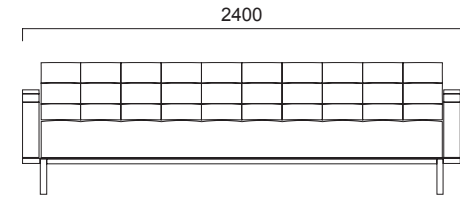

# GRETA Sofas

---

Greta Low Back Sofa  
H: 73 cm

Greta Mid Back Sofa  
H: 94 cm

Greta High Back Sofa  
H: 124cm oder 129 cm  
(Sitzhöhe 41cm oder 46cm)

Single Sofa

Double Sofa

Triple Sofa

Single Mid Back Sofa

Double Mid Back Sofa

Triple Mid Back Sofa

Single High Back Sofa

Double High Back Sofa

Triple High Back Sofa