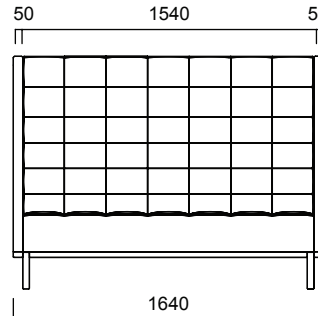

# GRETA Sofas

---

Greta Low Back Sofa  
H: 73 cm

Greta Mid Back Sofa  
H: 94 cm

Greta High Back Sofa  
H: 124cm oder 129 cm  
(Sitzhöhe 41cm oder 46cm)

Single Sofa

Double Sofa

Triple Sofa

Single Mid Back Sofa

Double Mid Back Sofa

Triple Mid Back Sofa

Single High Back Sofa

Double High Back Sofa

Triple High Back Sofa