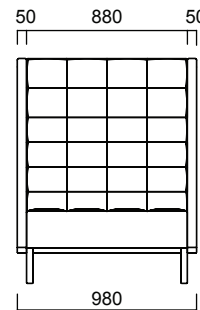

# GRETA Sofas

---

Greta Low Back Sofa  
H: 73 cm

Greta Mid Back Sofa  
H: 94 cm

Greta High Back Sofa  
H: 124cm oder 129 cm  
(Sitzhöhe 41cm oder 46cm)

Single Sofa

Double Sofa

Triple Sofa

Single Mid Back Sofa

Double Mid Back Sofa

Triple Mid Back Sofa

Single High Back Sofa

Double High Back Sofa

Triple High Back Sofa