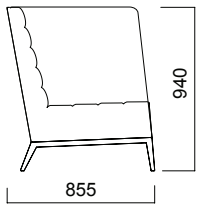

# GRETA Sofas

---

Greta Low Back Sofa  
H: 73 cm

Greta Mid Back Sofa  
H: 94 cm

Greta High Back Sofa  
H: 124cm oder 129 cm  
(Sitzhöhe 41cm oder 46cm)

Single Sofa

Double Sofa

Triple Sofa

Single Mid Back Sofa

Double Mid Back Sofa

Triple Mid Back Sofa

Single High Back Sofa

Double High Back Sofa

Triple High Back Sofa