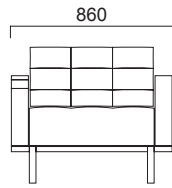

# GRETA Sofas

---

Greta Low Back Sofa  
H: 73 cm

Greta Mid Back Sofa  
H: 94 cm

Greta High Back Sofa  
H: 124cm oder 129 cm  
(Sitzhöhe 41cm oder 46cm)

Single Sofa

Double Sofa

Triple Sofa

Single Mid Back Sofa

Double Mid Back Sofa

Triple Mid Back Sofa

Single High Back Sofa

Double High Back Sofa

Triple High Back Sofa