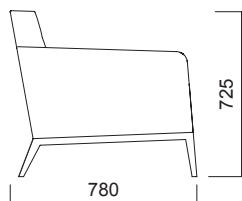

# GRETA Sofas

---

Greta Low Back Sofa  
H: 73 cm

Greta Mid Back Sofa  
H: 94 cm

Greta High Back Sofa  
H: 124cm oder 129 cm  
(Sitzhöhe 41cm oder 46cm)

Single Sofa

Double Sofa

Triple Sofa

Single Mid Back Sofa

Double Mid Back Sofa

Triple Mid Back Sofa

Single High Back Sofa

Double High Back Sofa

Triple High Back Sofa

# GRETA Sofas

---

Long Sofa

Triple with Back Shelf

Coffee Table

Pouffe

Cylinder Back Sofa

Long Sofa